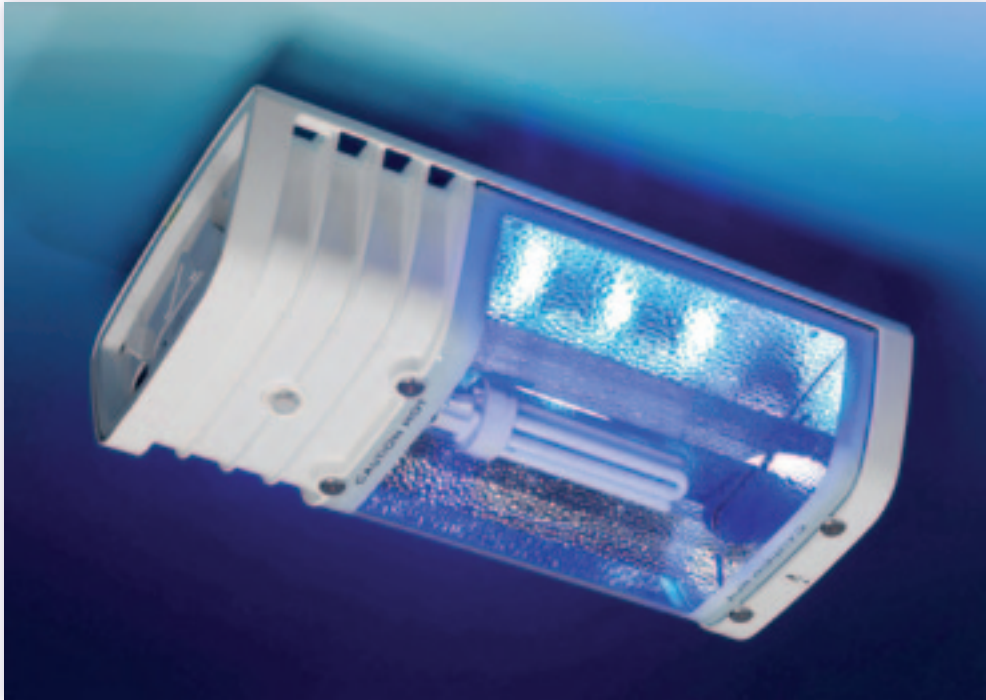

Aluminium is an excellent material for transferring and expelling heat. The result is a longer lifetime for the internal components. To further the concept of longevity we use stainless steel screws and hanging accessories. In addition, the integrated level ensures that the fixtures can be installed level very easily. All of this to help guarantee optimal intensity and distribution of the light.

Lighting technology

Agrilight® sets itself apart with its expertise in the field of lighting technology and in the specific application of light for various types of livestock. Light intensity, daylight hours and the colour of the light all influence animal welfare and consequently animal behaviour. The right balance of these three factors has a positive influence on the livestock. Correct, uniform lighting contributes to improved health and productivity among other things. When we give advice concerning a light regime, we always base the advice on the following factors: scientific basis, durability, animal welfare and practical experience. A well-designed light regime can increase milk production in dairy cattle by between 6% and 15%

for example. With poultry, the correct light colour can prevent cannibalism and feather pecking and the light regime that is used can promote growth. In addition to this, good light levels make a considerable contribution to improving working conditions for yourself and your colleagues.

We would be pleased to design an optimal lighting plan for your barn. Please fill out the Request light plan, which can be downloaded on www.agrilight.com, and we will show you all the possibilities for your barn.

For more information please contact your certified installer or Agrilight b.v.

AGRILIGHT B.V.

Vlotlaan 560
2681 TX Monster
Nederland
Tel. +31 (0)174 287 287
Fax +31 (0)174 287 292
E-mail: info@agrilight.com

AGRILIGHT INC.

4800 Hinan Drive, Beamsville
Ontario LOR 1B1
Canada
Tel. +1.905.563.1265
Fax +1.905.563.0445
E-mail: info@agrilight.com

AGRILIGHT®

BRIGHT BY NATURE