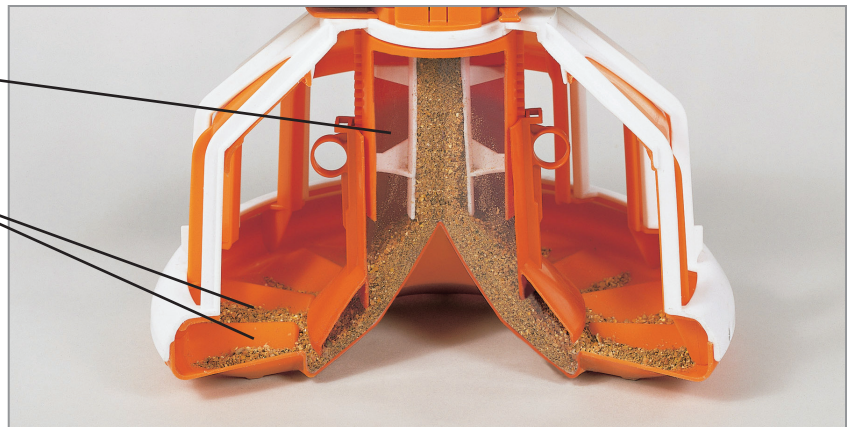

Feed reducing insert

Corrugated pan