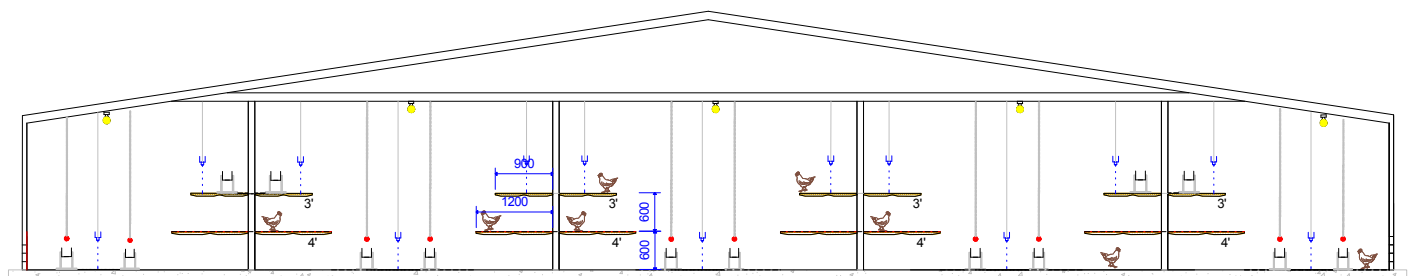

POTTERS ARE LEADING SUPPLIERS OF POULTRY EQUIPMENT
TIERED REARING TABLES SYSTEM

50 Years of experience rearing pullets and designing equipment that provides stronger, healthier, and better trained birds when they are delivered to the lay house.

50 Years of Innovation & Excellence

- Designed by farmers for farmers
- Built to last with strong materials
- Easily installed and maintained
- Built for easy cleaning
- All birds in clear view as you walk your house
- Works for pullets shipping to aviaries or nests and slats barns