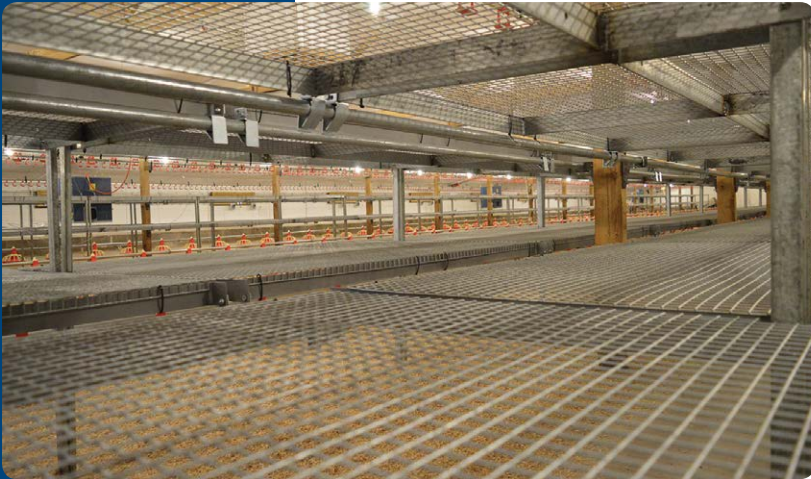

Tiered Rearing Tables System

Designed and produced by Parallel Creative www.parallel-creative.co.uk

Potters Poultry, Leigh Road, Swift Valley, Rugby CV21 1DS, United Kingdom
Tel: +44 (0) 1788 536161

Potters Poultry Inc., 125 NE Venture Drive, Suite A, Waukee 50263 USA
Tel: 515 212 3000

info@potterspoultry.com www.potterspoultry.com